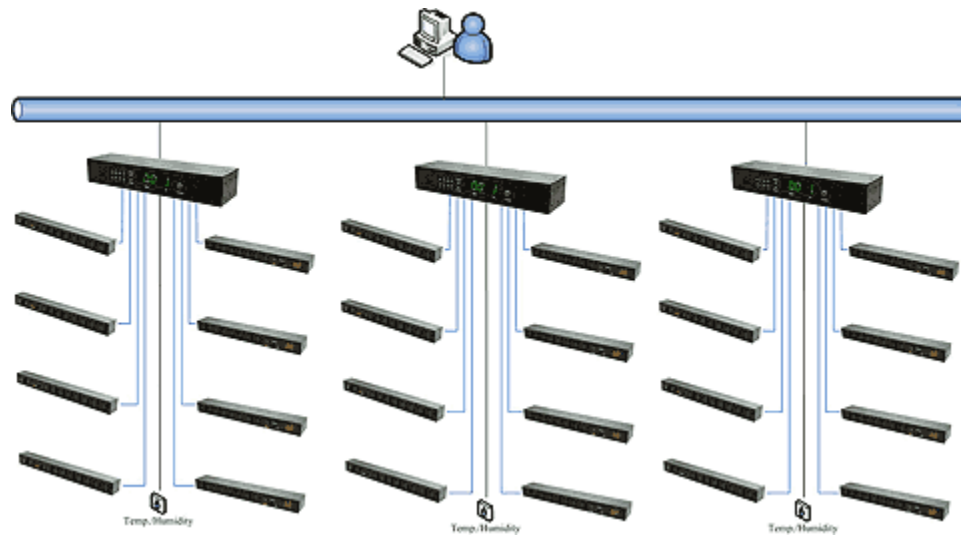

### Features

**Upgrade Basic PDU and Metered PDU to remote power monitoring**

<b>Current Meter</b>	Digital True RMS Current Meter
<b>Installed in Rack</b>	Horizontal
<b>Remote Power Monitor</b>	Web, SNMP, Free Bundle Software
<b>Audible Alarm</b>	2 Phase, Warning and Overload
<b>Event Alert</b>	Email, Trap, Audible Alarm
<b>Connected Device</b>	Up to 8 <a href="#">Basic PDU</a> or <a href="#">Metered PDU</a>
<b>Option Device</b>	<a href="#">CSP-ENV-1</a> .Temperature Sensor
<b>Includes</b>	Mounting Bracket; User manual; PDU Software.

#### Operation

Input	Power Adapter, 1.8m long
Temperature	0 ~ 40 Celsius degree
Humidity	0% ~ 90%
Size	65 x 253 x 44 mm
Weight	1 kg